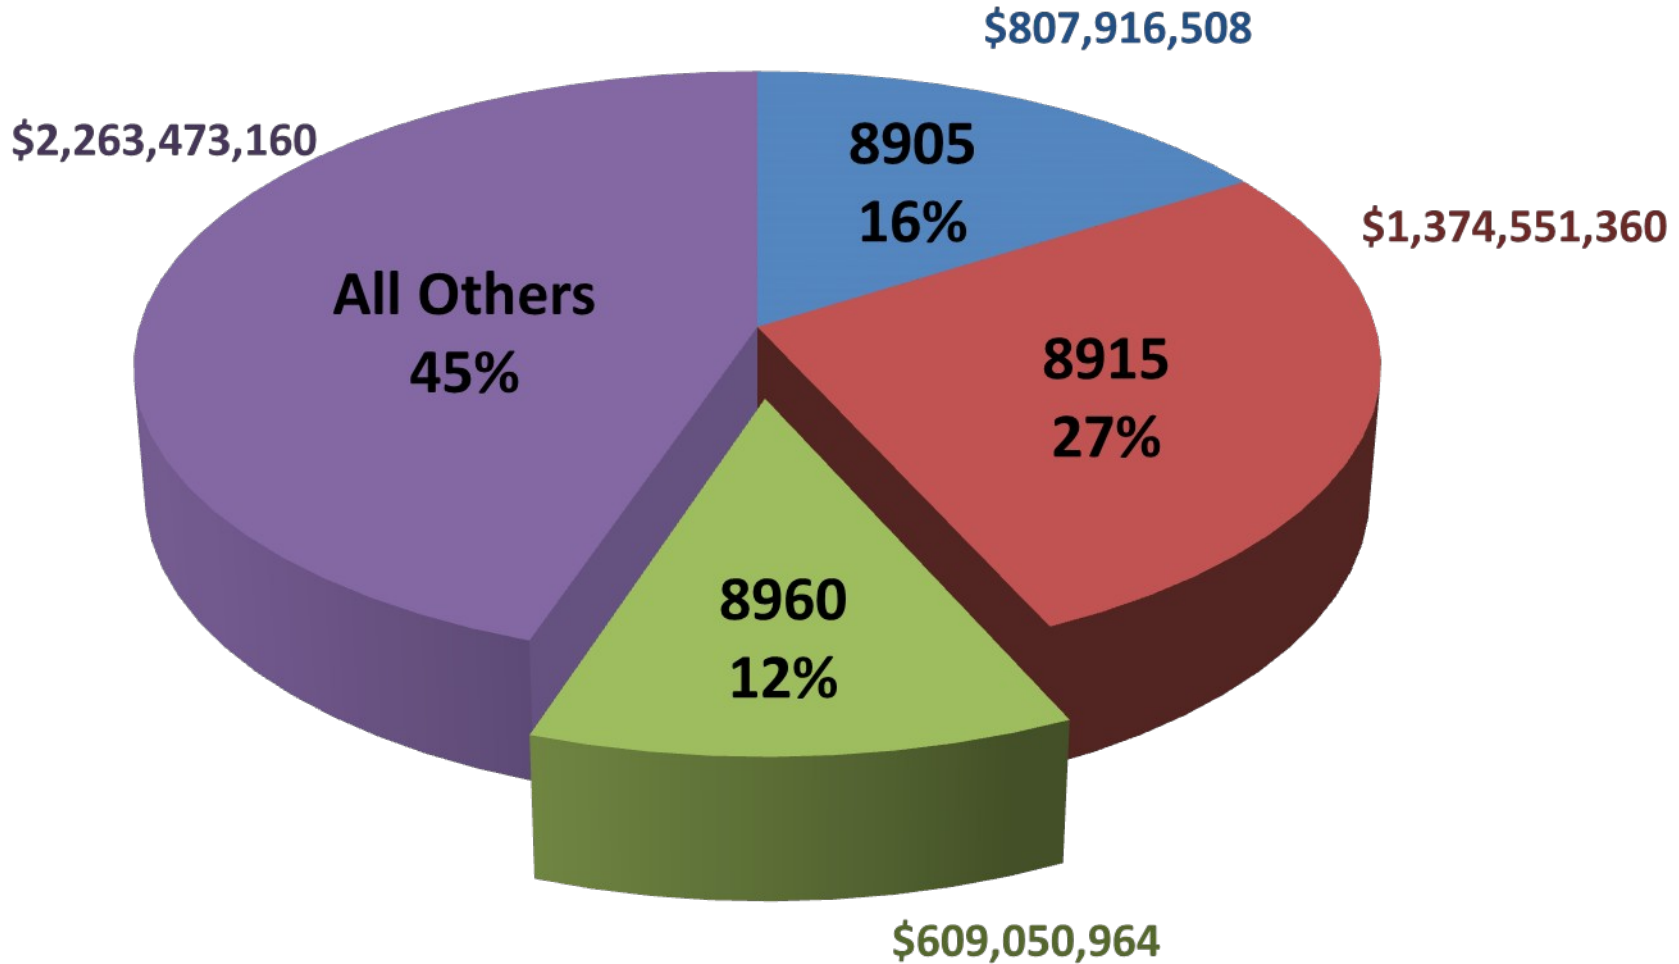

FSC Lines All Catalogs

FSC Dollars All Catalogs

FSC Lines OCONUS Catalogs

FSC Dollars OCONUS Catalogs

FSC Lines Pacific Region

FSC Dollars Pacific Region

FSC Lines

Europe and Middle East Regions

BIB Challenges in 5th and 6th Fleet

- Limited Shelf Life – 3 to 12 Months
- Over Ocean Transit Time – 60 Days
- Available Stock vs Demand Out of Sync
 - Large Selection is Difficult to Manage
 - Erratic Demand
 - PV Accepts Risk to Carry BIBs
 - Ships Enter AOR Full with BIBs
 - PV Disposes of \$100K of Expired BIBs
 - PV NIS when Ship Places Order
- Neither Trust the Current Process
- Navy Request for 6 Months of Remaining Shelf Life is Unlikely or Impossible to Satisfy

BIB Support in the 5th Fleet

- 7 Soda BIBs Available Locally
 - Local BIBs more Expensive
 - Will have Longer Shelf Life
- Place Advance Order with 60-70 Days Leadtime
- Build Confidence and Timing Back with Limited Selection